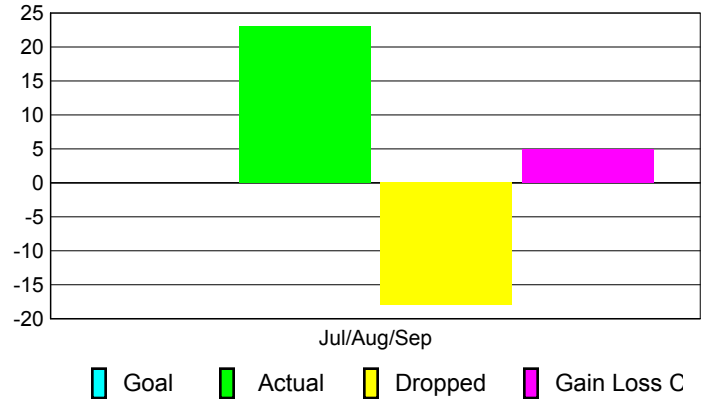

Membership Results 2010-2011

Goal, New, Dropped, Gain/Loss

Comparison of Membership Gain/Loss

Current Year Compared to the Previous Year